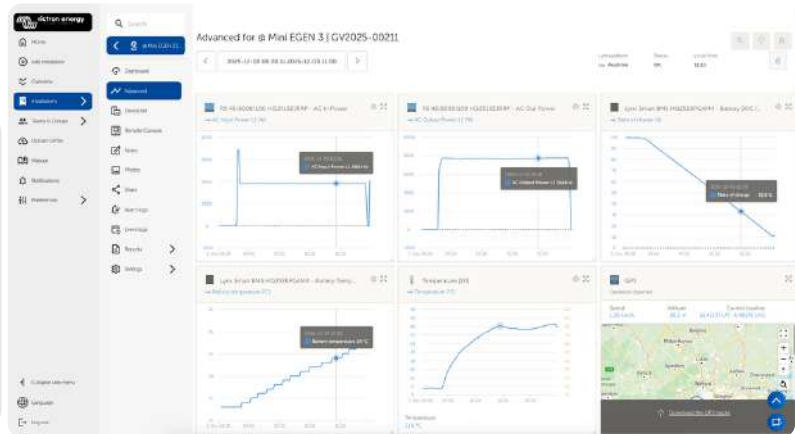

GV Kube 10k

Unlimited Scalability. Intelligent Power.

Unlock the true capability of your energy system with our seamless parallel technology. When you need extra power, simply **link two units** via the 32 A connector to create a formidable **9 kW / 20 kWh** power station in seconds.

The smart internal management automatically balances the load between units, increasing the output of the unit feeding your equipment so you can draw the full **9 kW from a single unit**. Input current is regulated intelligently, ensuring both batteries operate in perfect harmony, doubling your runtime and capacity without any complicated setup.

And if you need even more capacity, additional units can be added without practical limits.

Follow us and find out more:

@greenvoltageuk
 @greenvoltageuk

Green Voltage Limited
0800 292 2251
info@greenvoltage.co.uk
greenvoltage.co.uk