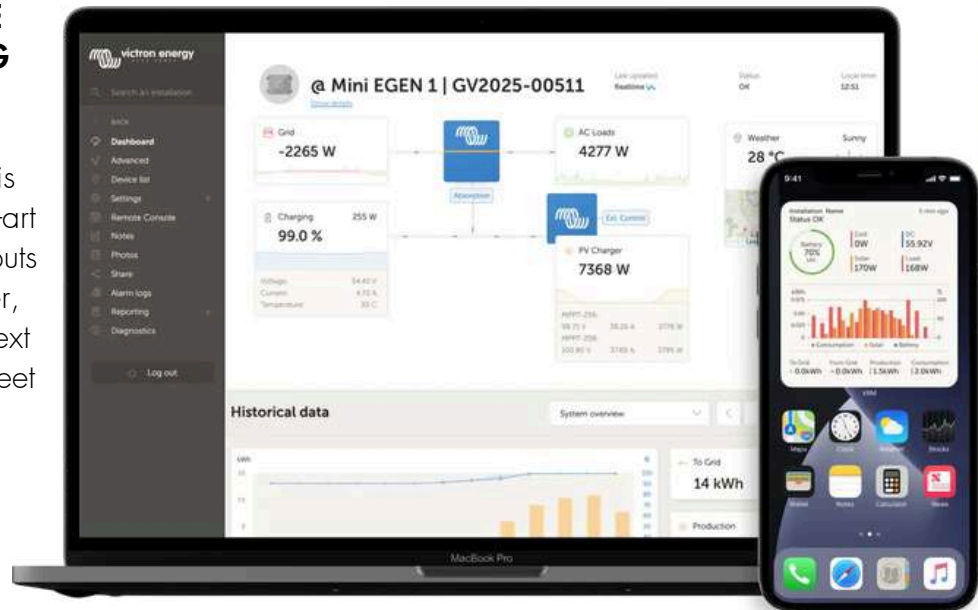

GV Kube 10k

DATA TRACKING, REMOTE CONTROL & MONITORING

Complete visibility. Total control. The GV Kube 10k is equipped with a state-of-the-art communication centre that puts you in charge of your power, whether you are standing next to the unit or monitoring a fleet from head office.

- **Integrated 7-Inch Touchscreen Interface** A high-resolution, waterproof (IP54) colour display provides an instant, clear overview of critical system data. Monitor battery state of charge, power consumption, solar yield, and estimated runtime at a glance, with an intuitive interface for local control.
- **Global Connectivity & Telemetry** Built-in **4G LTE** and **GPS** technology ensure your asset is always online. Access full system telemetry in real-time via our secure remote portal or mobile app, allowing for proactive management of your power resources from anywhere in the world.
- **Asset Security & Geofencing** Protect your investment with integrated GPS tracking. Set up custom geofences to receive immediate alerts if the unit is moved outside of its designated operating zone, ensuring tight security for high-value equipment on busy sites.
- **Historical Data & Analytics** Optimise your operations with access to detailed historical performance logs. Analyse peak loads, solar harvest efficiency, and energy usage patterns over time to right-size your power needs and report on carbon savings.
- **Remote Control & Live Support** Minimise site visits and downtime.