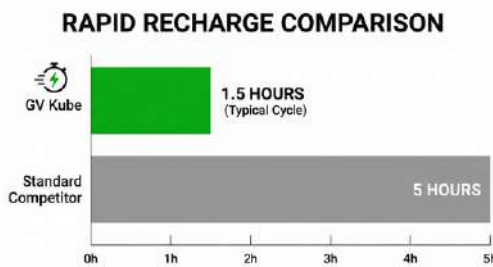

KEY FEATURES

- **Massive Capacity & Power** Delivers 10.24 kWh of usable energy with a continuous output of 5.3 kW and a peak surge of 9,000 W to handle heavy inductive loads and tools.
- **Rapid Turnaround** Minimise downtime with our advanced hybrid charging system. Achieve a typical recharge cycle in just 1.5 hours using combined AC and Solar inputs.
- **Solar Ready (Dual Tracker)** Harness the sun directly. The unit features dual MPPT trackers capable of supporting a PV array of up to 8 kWp, ensuring autonomy even in off-grid locations.
- **Built for the Field** Housed in a robust, non-combustible aluminium enclosure rated to IP54. Features heavy-duty castors and ergonomic handles for effortless mobility across sites.
- **Intelligent Control** An integrated 7-inch touchscreen provides instant local control, while built-in 4G LTE and GPS offer remote control, precise location tracking and full telemetry from anywhere in the world.