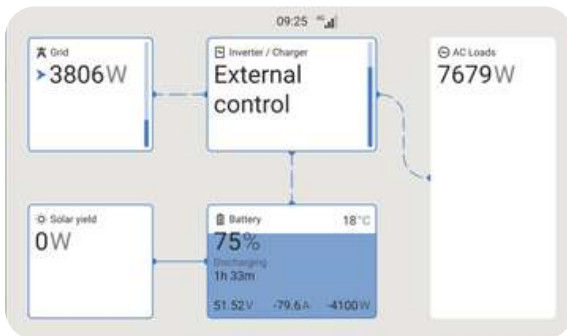

GV Kube 10k

Unlimited Scalability. Intelligent Power.

Unlock the true capability of your energy system with our seamless parallel technology. When you need extra power, simply **link two units** via the 32 A connector to create a formidable **9 kW / 20 kWh** power station in seconds.

The smart internal management automatically balances the load between units, increasing the output of the unit feeding your equipment so you can draw the full **9 kW from a single unit**. Input current is regulated intelligently, ensuring both batteries operate in perfect harmony, doubling your runtime and capacity without any complicated setup.

And if you need even more capacity, additional units can be added without practical limits.

Follow us and find out more:

@greenvoltageuk
 @greenvoltageuk

Green Voltage Limited
0800 292 2251
info@greenvoltage.co.uk
greenvoltage.co.uk